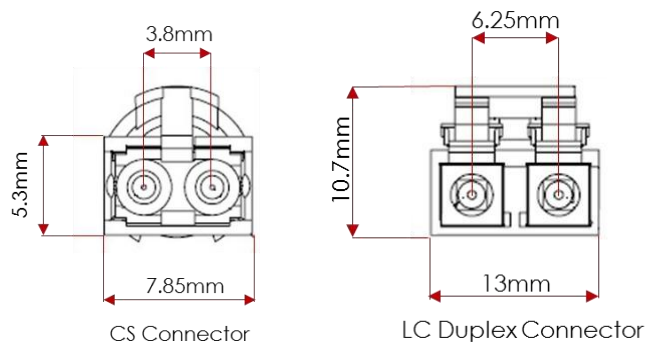

Description:

Go!Foton's CS (3.8mm pitch) and LC Uniboot (6.25mm pitch) Optical Jumpers are engineered and manufactured to the highest standards providing mission critical networks with worry free optical performance and superior optical fiber density. These superior quality optical jumpers are made to be highly durable exceeding industry standards for all current and next generation applications.

Features and Benefits:

- Singlemode and multimode fiber types
- CS is 40% smaller than standard LC Duplex
- Proven LC ferrule technology
- Variety of push-pull tabs available for ease of use and connector access
- 100% IL and RL tested and verified
- Controlled end-face geometry to improve connector performance.
- Compliant with GR-326, VZ.TPR-9409 and VZ.TPR-9461.

Specifications:

Optical	Specification
Insertion Loss	SM(PC): $\leq 0.20\text{dB}$ SM(APC): $\leq 0.30\text{dB}$ MM: $\leq 0.50\text{dB}$
Return Loss	SM(PC): $\geq 55\text{dB}$ SM(APC): $\geq 65\text{dB}$ MM: $\geq 30\text{dB}$
Fiber Type	Singlemode: G.652D, G.657A1, G.657A2/B2, G.657B3 Multimode: OM1, OM2, OM3, OM4
Mechanical	Specification
Fiber Jacket Type	OFNR, LSZH, OFNP and Dual OFNR/LSZH Rated
Cordage Diameter	2mm, 3mm
Connector Type	CS and LC Uniboot
Fiber Length	Customized as per customer required application
Push-Pull Tab Lengths (CS)	48mm, 55mm, 62mm and 69mm